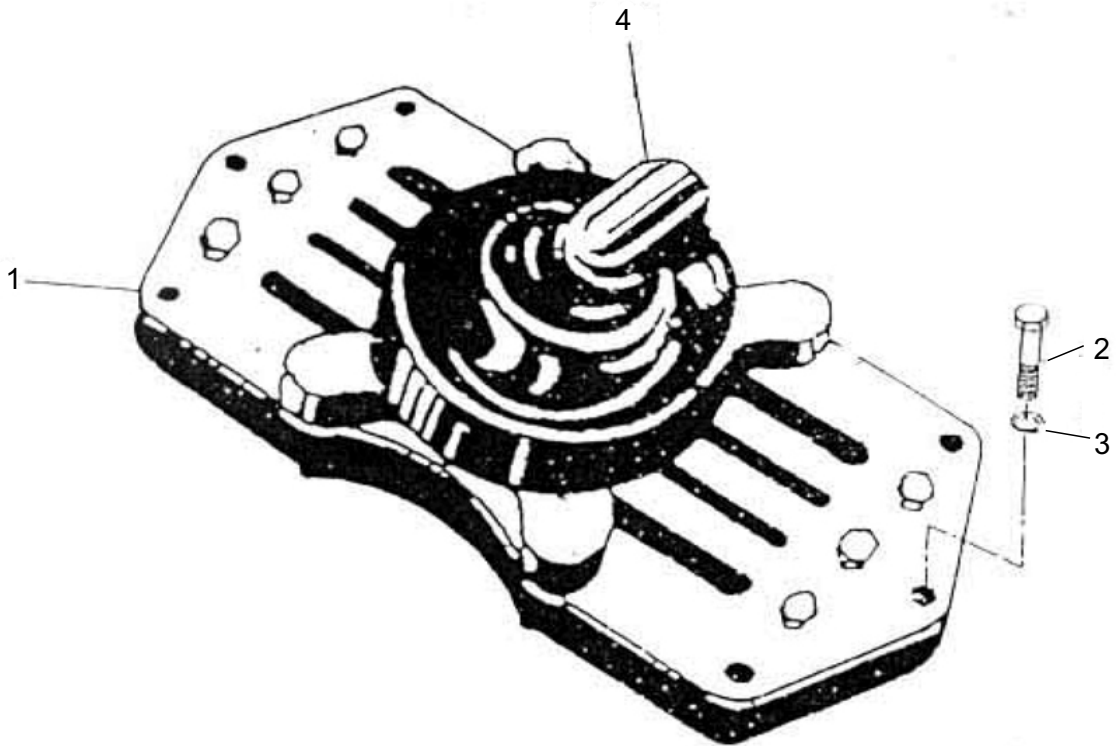

31201965 - ASSEMBLY VALVE INLET & UNLOADER

No.	Description	Ref Part No.	QTY
-	ASSEMBLY VALVE INLET & UNLOADER	31201965	-
1	- VALVE INLET	37020419	1
2	- BOLT HEX HEAD 5/16" X 1-1/4"	95002978	6*
3	- WASHER SPRING 5/16"	95096145	6*
4	- ASSEMBLY UNLOADER	70265467	1